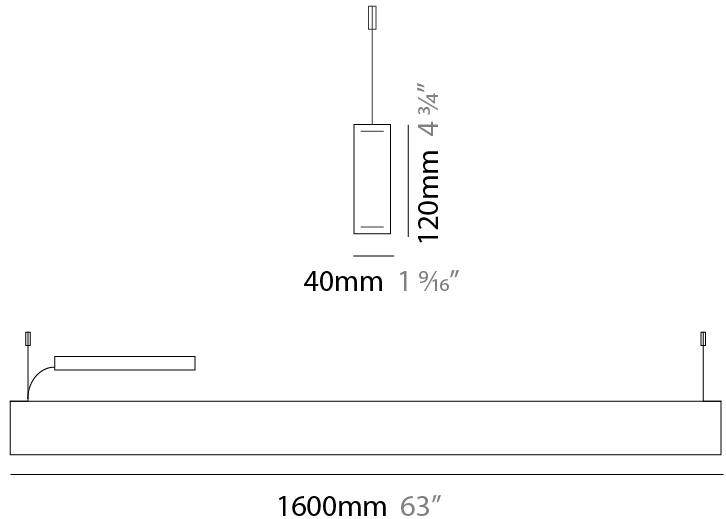

PROJECT _____
TYPE _____
SPECIFIER _____
QUANTITY _____
DATE _____

LED120 SUSPENSION

D71026- -

base number   Color   Finish
Temperature   Options

1. To build a product code in our configurator select the specify button on the base model # product page
2. To build a manual product code on this datasheet choose from the options listed below in blue font and add the suffix to the base model #

GENERAL

Series: Woodlin
Subseries: LED120
Brand: Tunto
Division: Design
Mounting Type: Suspension
Mounting Location: Ceiling
Subcategory: Profile

PHYSICAL

Shape: Rectangle
Length (mm): 1600
Length (in): 63
Width (mm): 40
Width (in): 1 9/16
Height (mm): 120
Height (in): 4 3/4
Max. Overall Height (mm): 2120
Max. Overall Height (in): 83 7/16
Light Distribution: Direct / Indirect
Diffuser: Opal
Fixture Finish: WAL / ASH / OAK / BLK / WHI
Fixture Material: Wood
Cable Details: 2000mm / 78 3/4"

ELECTRICAL

Lamp Type: LED
Input Wattage (W): 74
Total Output Wattage (W): 63
Dimming: Tri-Mode (Non-Dimming and Phase Dimming (120Vac only) and 0-10V Dimming)
Driver Included: Yes
Driver Location: Integrated
Driver Type: Constant Current - Universal
Driver Class: Class 2
Input Voltage (V): 120 - 277
Constant Current (MA): 700

LED

Color Temperature (°K): 2700 / 3000 / 4000
Max. Delivered Lumen (lm): 3600
CRI: >93 CRI
Lamp Life (hrs): 50000

OPTICAL

RATINGS AND CERTIFICATIONS

Certified By: Certified for North American Standards
IP rating: IP20