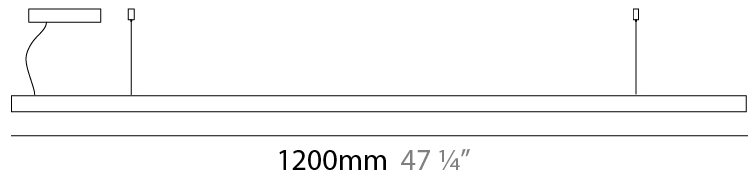

PROJECT
TYPE
SPECIFIER
QUANTITY
DATE

LED28 SUSPENSION

D71009-

base number
Color   Finish
Temperature   Options

1. To build a product code in our configurator select the specify button on the base model # product page
2. To build a manual product code on this datasheet choose from the options listed below in blue font and add the suffix to the base model #

GENERAL

Series: Woodlin
Subseries: LED28
Brand: Tunto
Division: Design
Mounting Type: Suspension
Mounting Location: Ceiling
Subcategory: Profile

PHYSICAL

Shape: Rectangle
Length (mm): 1200
Length (in): 47 1/4
Width (mm): 28
Width (in): 1 1/8
Height (mm): 28
Height (in): 1 1/8
Max. Overall Height (mm): 2028
Max. Overall Height (in): 79 13/16
Light Distribution: Direct
Diffuser: Opal
Fixture Finish: [WAL](#) / [ASH](#) / [OAK](#) / [BLK](#) / [WHI](#)
Fixture Material: Wood
Cable Details: 2000mm / 78 3/4"

ELECTRICAL

Lamp Type: LED
Input Wattage (W): 25
Total Output Wattage (W): 20.9
Dimming: Tri-Mode (Non-Dimming and Phase Dimming (120Vac only) and 0-10V Dimming)
Driver Included: Yes
Driver Location: Integrated
Driver Type: Constant Current - Universal
Driver Class: Class 2
Input Voltage (V): 120 - 277
Constant Current (MA): 700

LED

Color Temperature (°K): [2700](#) / [3000](#) / [4000](#)
Max. Delivered Lumen (lm): 1300 Standard 3000K
CRI: >93 CRI
Lamp Life (hrs): 50000

OPTICAL

RATINGS AND CERTIFICATIONS

Certified By: Certified for North American Standards
IP rating: IP20

28mm 1 1/8"