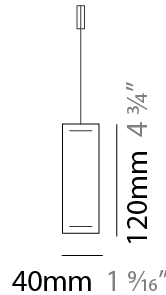

LED120 SUSPENSION

D71024-

base number
Color   Finish
Temperature   Options

1. To build a product code in our configurator select the specify button on the base model # product page
2. To build a manual product code on this datasheet choose from the options listed below in blue font and add the suffix to the base model #

GENERAL

Series: Woodlin
Subseries: LED120
Brand: Tunto
Division: Design
Mounting Type: Suspension
Mounting Location: Ceiling
Subcategory: Profile

PHYSICAL

Shape: Rectangle
Length (mm): 1000
Length (in): 39 3/8
Width (mm): 40
Width (in): 1 9/16
Height (mm): 120
Height (in): 4 3/4
Max. Overall Height (mm): 2120
Max. Overall Height (in): 83 7/16
Light Distribution: Direct / Indirect
Diffuser: Opal
Fixture Finish: [WAL](#) / [ASH](#) / [OAK](#) / [BLK](#) / [WHI](#)
Fixture Material: Wood
Cable Details: 2000mm / 78 3/4"

ELECTRICAL

Lamp Type: LED
Input Wattage (W): 46
Total Output Wattage (W): 38
Dimming: Tri-Mode (Non-Dimming and Phase Dimming (120Vac only) and 0-10V Dimming)
Driver Included: Yes
Driver Location: Integrated
Driver Type: Constant Current - Universal
Driver Class: Class 2
Input Voltage (V): 120 - 277
Constant Current (MA): 700

LED

Color Temperature (°K): [2700](#) / [3000](#) / [4000](#)
Max. Delivered Lumen (lm): 2200
CRI: >93 CRI
Lamp Life (hrs): 50000

OPTICAL

RATINGS AND CERTIFICATIONS

Certified By: Certified for North American Standards
IP rating: IP20